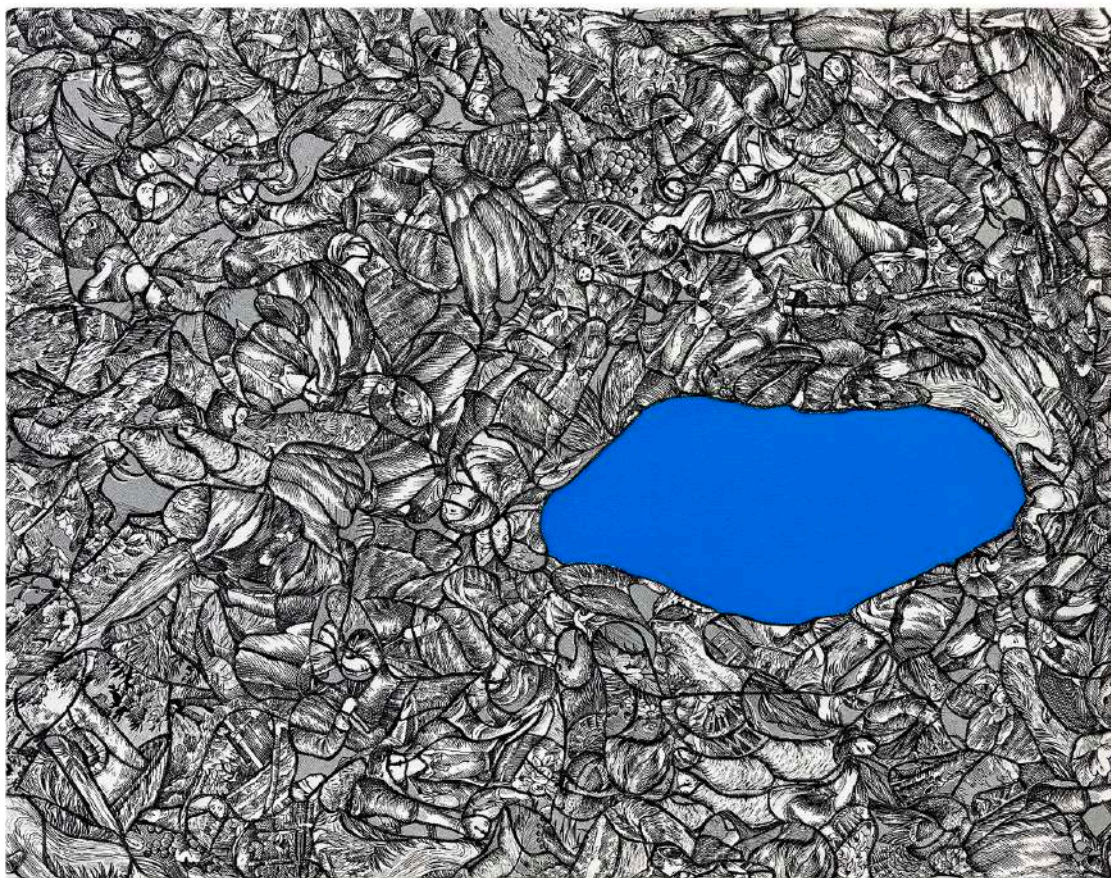

BLUE ESCAPE

Mixed Media 2024 - acrylic and cotton textile on canvas - 50 x 40 cm
RA SUMMER EXHIBITION 2024 - Royal Academy of Arts - London