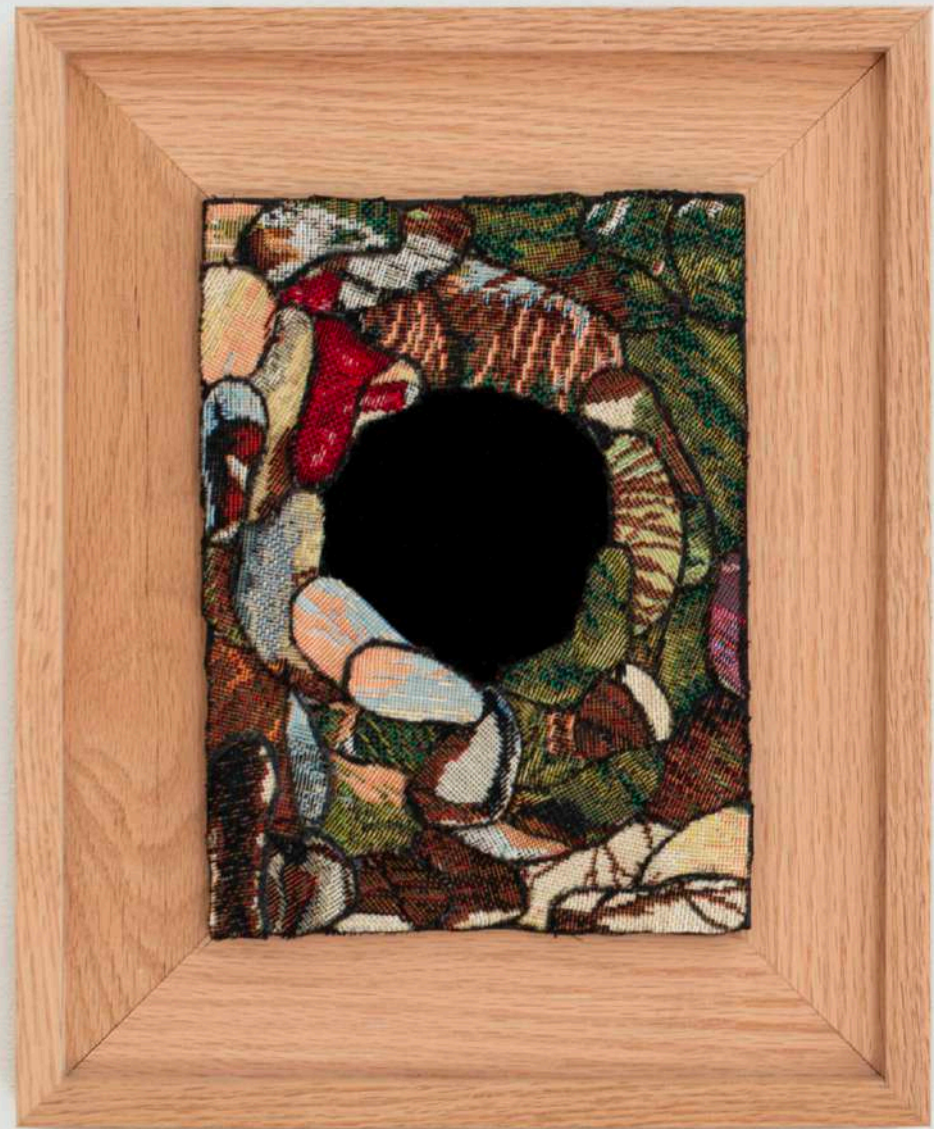

SANDRA BIRMAN

MY PLEASURE - Mixed Media 2025 - acrylic, Gobelin tapestry and velvet on canvas - 70 x 100 cm

CYCLES - Mixed Media 2026 - Acrylic and Gobelins tapestry on canvas - 100 x 70 cm

TO PAPER OVER THE CRACKS

Mixed Media 2025 - Acrylic and Tapestry on canvas - 140 x130cm

A fragile veil of silence,
layers pressed against the memory.
Beneath, the fault still reveals itself,
beauty stitched from what cannot be erased.

6.
EXPANDING

EXPANDING - Mixed media 2024 - acrylic and tapestry on canvas - 40 x 50 cm

7.

THE OLD

8.

THE DAUGHTER

THE OLD | THE DAUGHTER - Mixed media 2024 - acrylic and tapestry on canvas - 30 x 30 cm

9.

YOU CAN SIT HERE FOREVER

YOU CAN SITE HER FOREVER - Mixed media 2024 - acrylic, tapestry and velvet on canvas - 18 x 13 cm each

ME

YOU

HE

SHE

THEY

WE