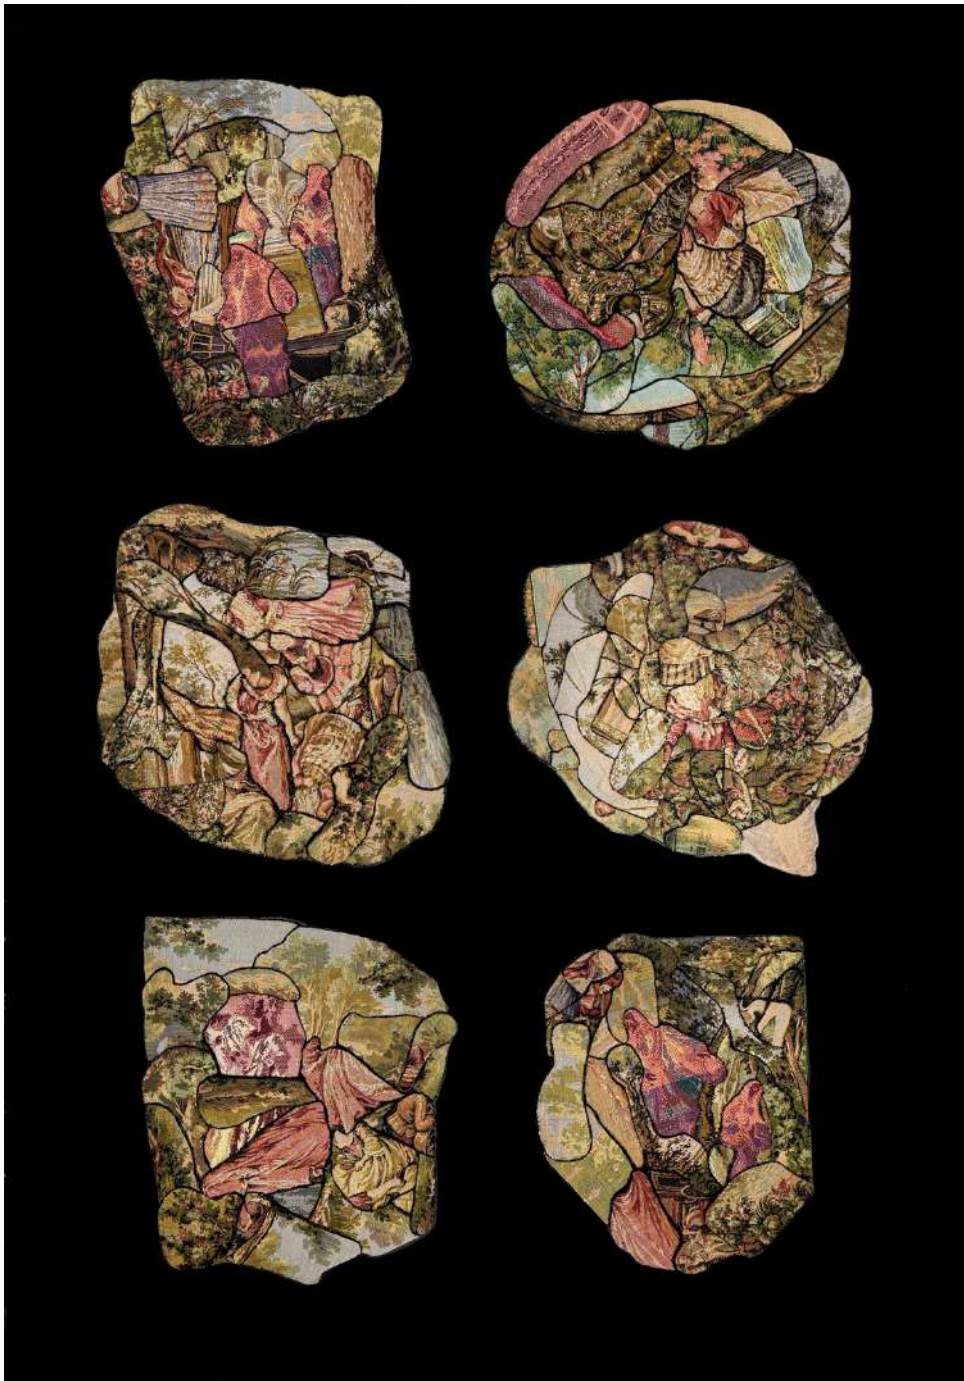

SANDRA BIRMAN

MY PLEASURE - Mixed Media 2025 - acrylic, Gobelin tapestry and velvet on canvas - 70 x 100 cm

CYCLES - Mixed Media 2026 - Acrylic and Gobelins tapestry on canvas - 100 x 70 cm

TO PAPER OVER THE CRACKS

Mixed Media 2025 - Acrylic and Tapestry on canvas - 140 x130cm

A fragile veil of silence,
layers pressed against the memory.
Beneath, the fault still reveals itself,
beauty stitched from what cannot be erased.

4.
WILL SHE COME BACK?

WILL SHE COME BACK? - Mixed media 2021 - acrylic and Gobel tapestry on canvas - 40 x 30 cm

3.
WEATHER MOP 1
WEATHER MOP 2

WEATHER MOP - Mixed media 2021- Acrylic, cotton and velvet - 30 x 30 cm each