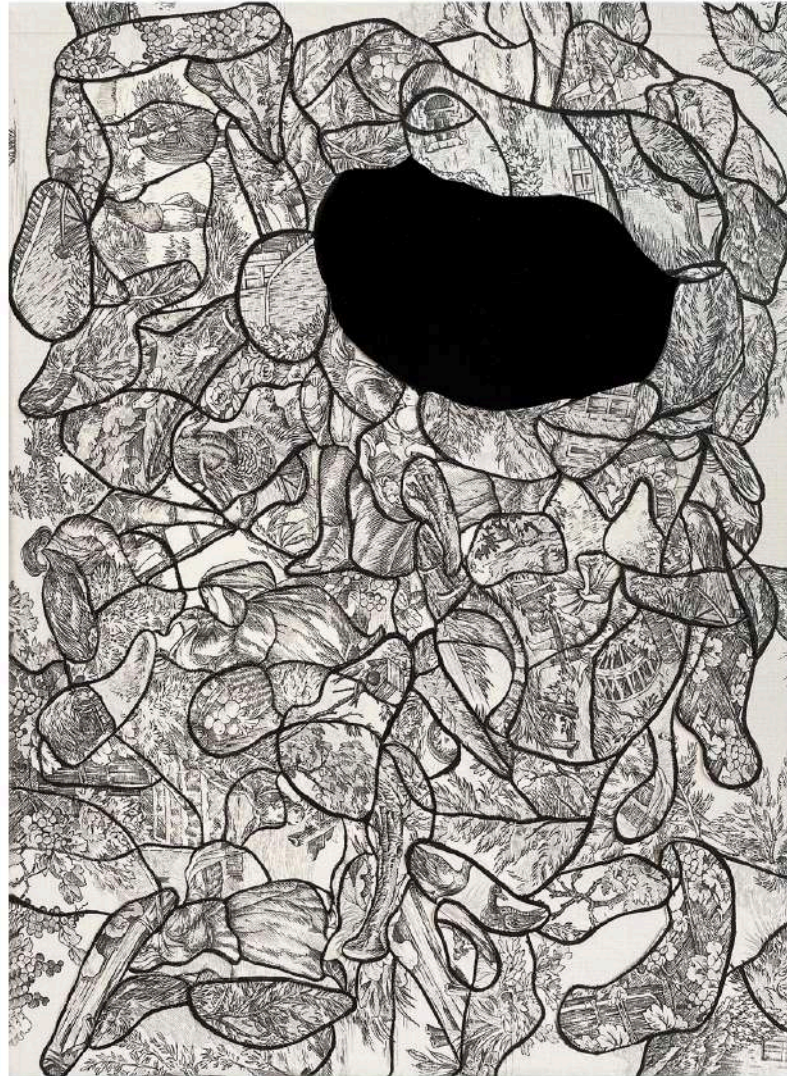

Mixed Media 2025 - Acrylic and Tapestry on canvas - 140 x130cm

A fragile veil of silence,
layers pressed against the memory.
Beneath, the fault still reveals itself,
beauty stitched from what cannot be erased.

YOU2

THEM

THEM2

NOBODY

5.
CAN I SIT DOWN?

PILLOWS SERIE - Mixed media 2021 - acrylic, Gobelin tapestry and pillow - 40 x 40 cm

2.
GOODBYE

GOODBYE - Mixed media 2021 - acrylic and Gobelin tapestry - 53 x 53 cm

4.
WILL SHE COME BACK?

WILL SHE COME BACK? - Mixed media 2021 - acrylic and Gobel tapestry on canvas - 40 x 30 cm

3.
WEATHER MOP 1
WEATHER MOP 2

WEATHER MOP - Mixed media 2021- Acrylic, cotton and velvet - 30 x 30 cm each