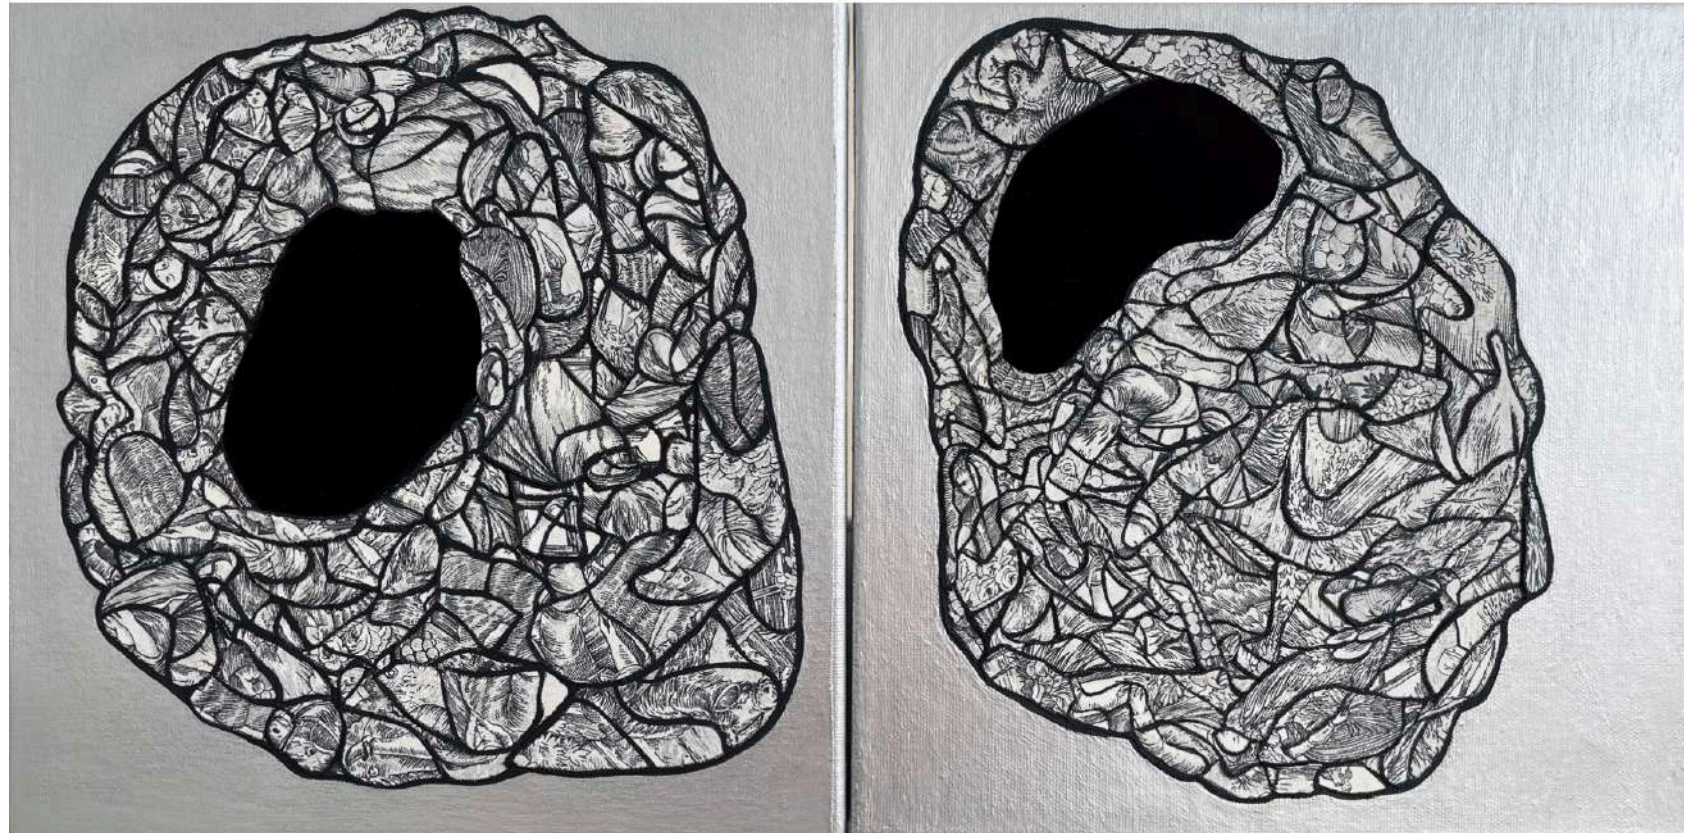

3.
WEATHER MOP 1
WEATHER MOP 2