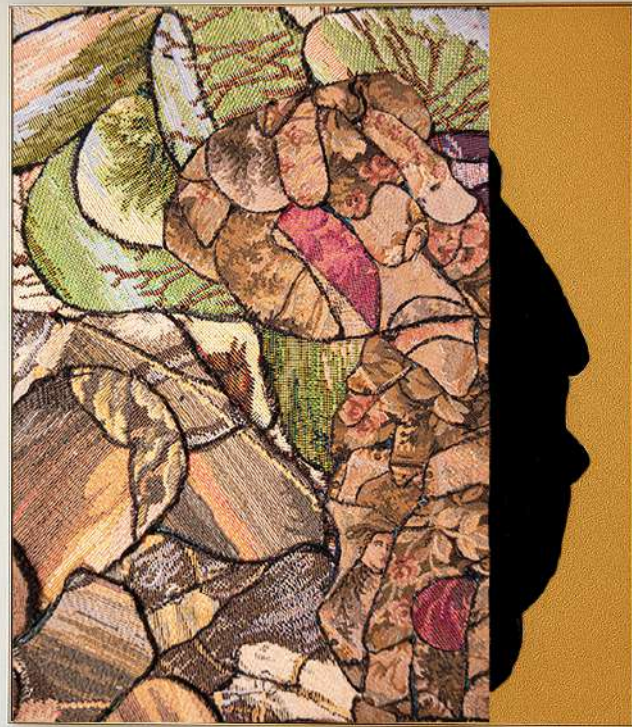

SANDRA BIRMAN

MY PLEASURE - Mixed Media 2025 - acrylic, Gobelin tapestry and velvet on canvas - 70 x 100 cm

CYCLES - Mixed Media 2026 - Acrylic and Gobelins tapestry on canvas - 100 x 70 cm

TO PAPER OVER THE CRACKS

Mixed Media 2025 - Acrylic and Tapestry on canvas - 140 x130cm

A fragile veil of silence,
layers pressed against the memory.
Beneath, the fault still reveals itself,
beauty stitched from what cannot be erased.